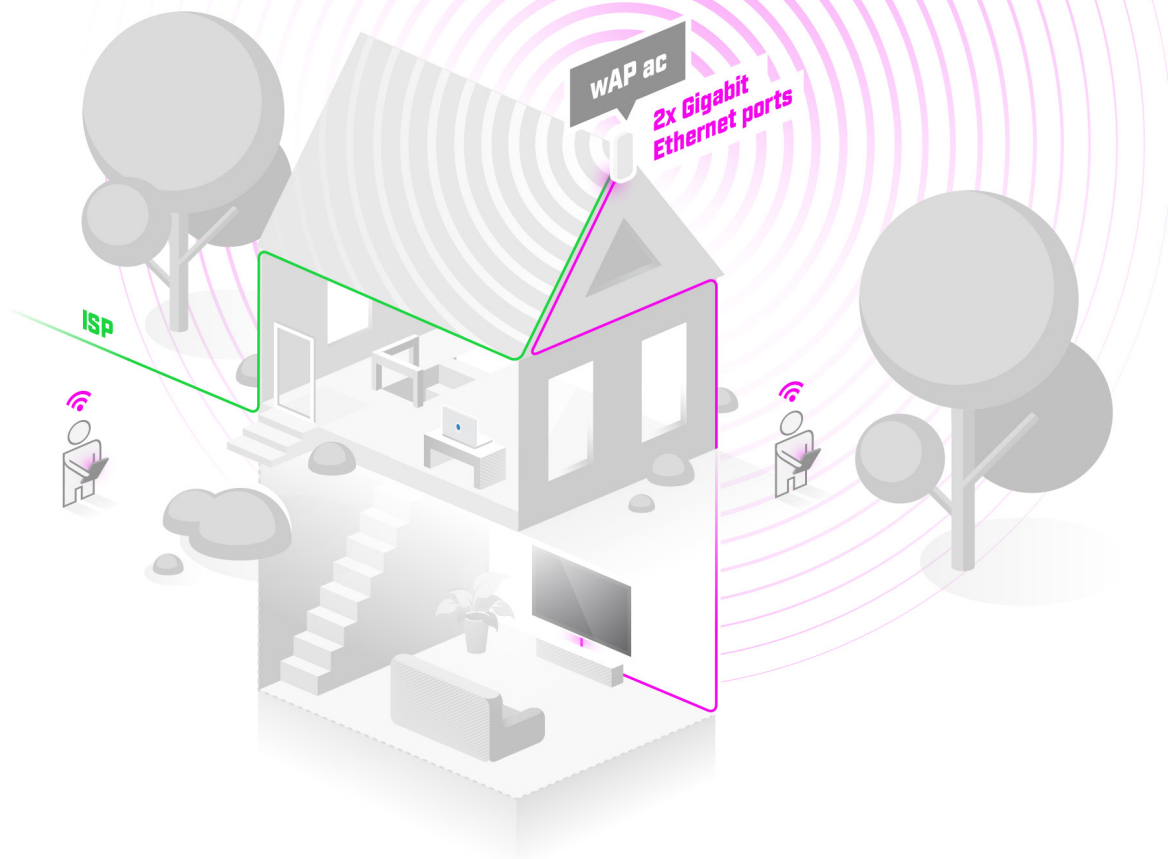

Specifications

Product code	RBwAPG-5HacD2HnD (white, international) RBwAPG-5HacD2HnD-BE (black, international)	
CPU	4 core IPQ-4018 716 MHz	
Size of RAM	128 MB	
Storage	16 MB flash	
Number of 1G Ethernet ports	2	
Wireless	5 GHz	2.4 GHz
Protocols	802.11a/n/ac	802.11b/g/n
Chains	Dual-chain	Dual-chain
Wireless interface model	IPQ-4018	IPQ-4018
Antenna gain	2.5 dBi	2.5 dBi
Antenna beam width	360°	
PoE-in	802.3af/at	
Supported input voltage	10 V - 57 V (DC jack) 18 V - 57 V (PoE-in)	
Dimensions	185 x 85 x 30 mm	
Operating system	RouterOS, License level 4	
Max power consumption	10 W