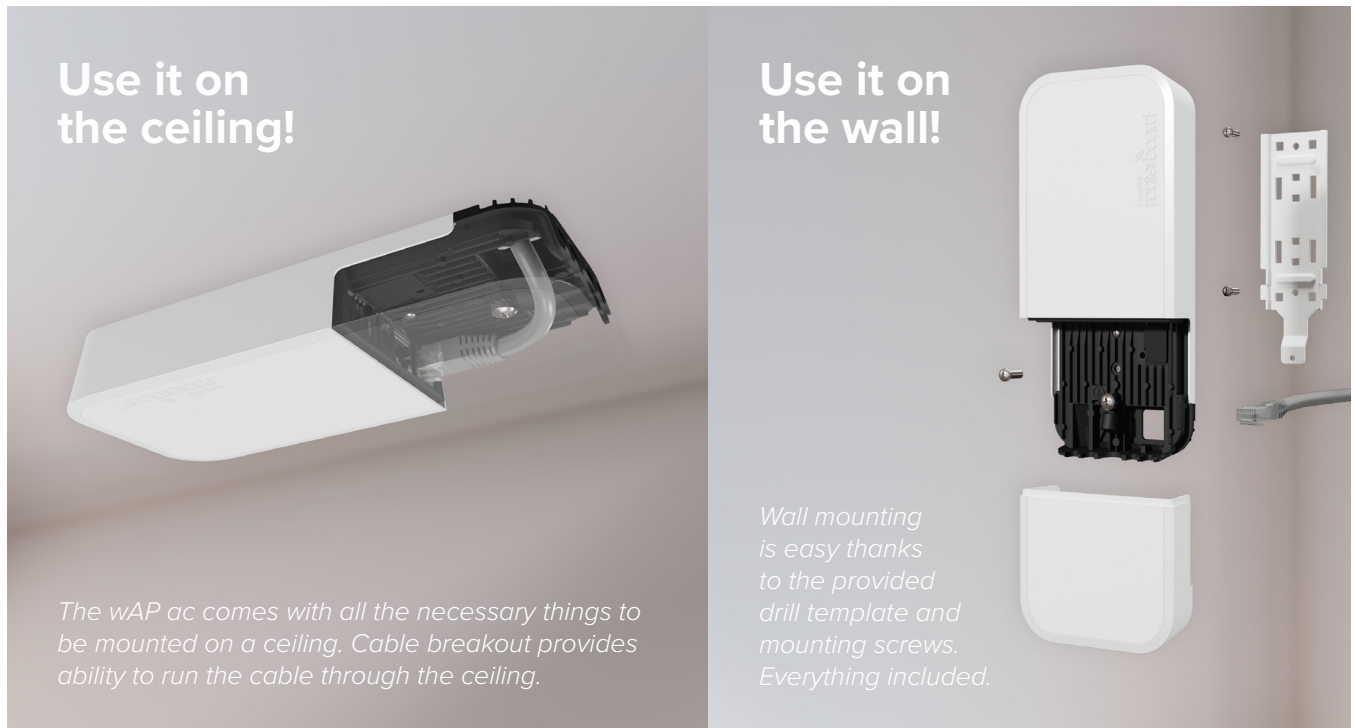

RouterOS – extreme versatility

Run a secure VPN from the office directly to your home, enable parental control, Quality of Service (traffic prioritization for certain needs, such as streaming), specific firewall rules, IPsec hardware acceleration, VLAN, DHCP, e-mail or SMS notifications, and so on. With RouterOS scripting you can automate a lot:

- modify queues based on bandwidth usage;
- complex trigger notifications, such as “Your bandwidth has reached X for Y minutes!”;
- backups and setup of additional devices, and so much more!

If you can imagine it – RouterOS can achieve it. You can even install RouterOS on a PC or a virtual machine for even more networking experiments! We also include a free handy tool for centralized management of all your wireless MikroTik devices – the CAPsMAN. Unlike traditional controller software, CAPsMAN doesn’t require a separate device to run, it can use any existing RouterOS device in your network. We have been making our own software since 1996. With each new version, our priority remained the same: to provide users with the freedom to explore different setups and always have the right tools for the job. Without unnecessary paywalls.