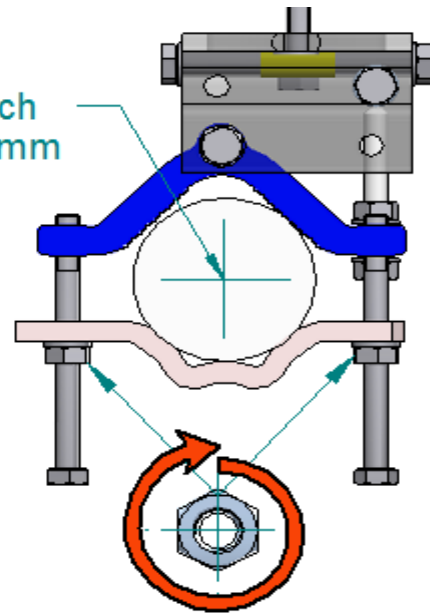

## Precise holder JDMW - 900 AR

---

Antenna holder JDMW-900 AR is for robust antennas with demand for comfortable manipulation, high stability, precise elevation and azimuth adjustments. It is possible to change holder for left sided assembly, too.

---

<b>Holder weight:</b>	<b>3.3 kg</b>
<b>Weight of package with holder:</b>	<b>3.5 kg</b>
<b>Package dimensions:</b>	<b>0.325 x 0.18 x 0.165 m</b>

www.jirous.com

## Precise holder JDMW - 900 AR

Mast 2.7 - 4.7 inch  
Stožár 70 - 120 mm

**Tighten with tool**  
**Utáhnout nástrojem**  
**1x 360°**

Mast 1.65 - 3 inch  
Stožár 42 - 75 mm

**Tighten with tool**  
**Utáhnout nástrojem**  
**1x 360° + 180°**