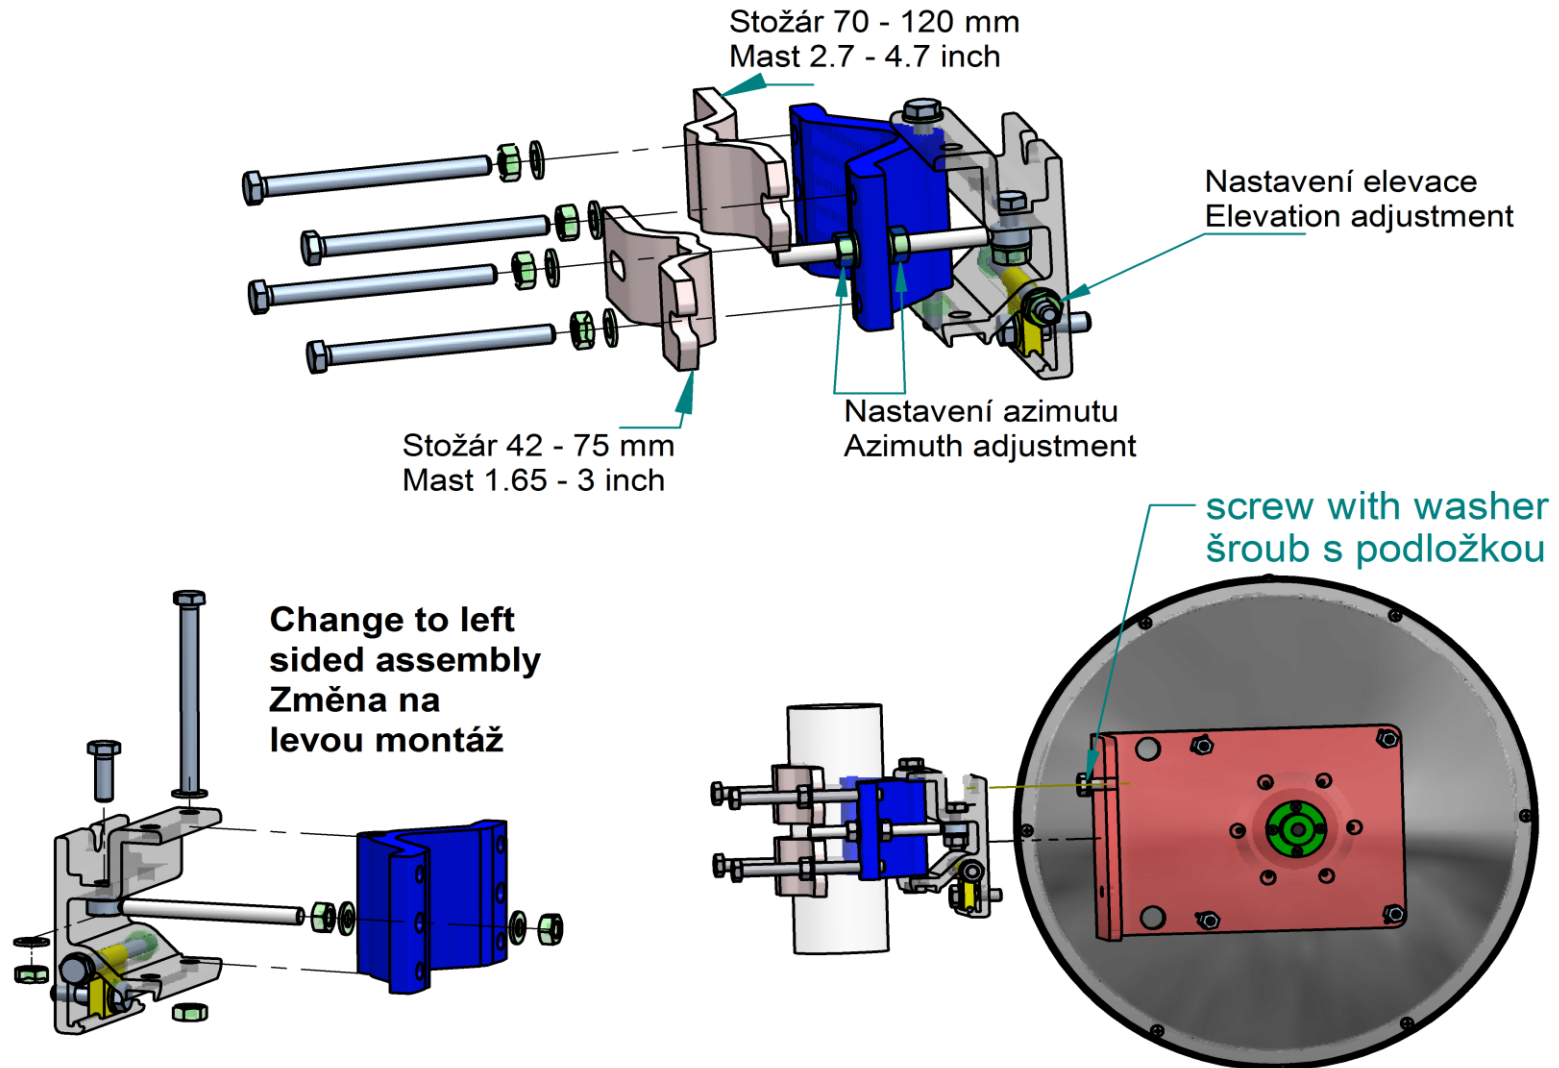

www.jirous.com

Precise holder JDMW - 900 AR

Contact: info@jirous.com